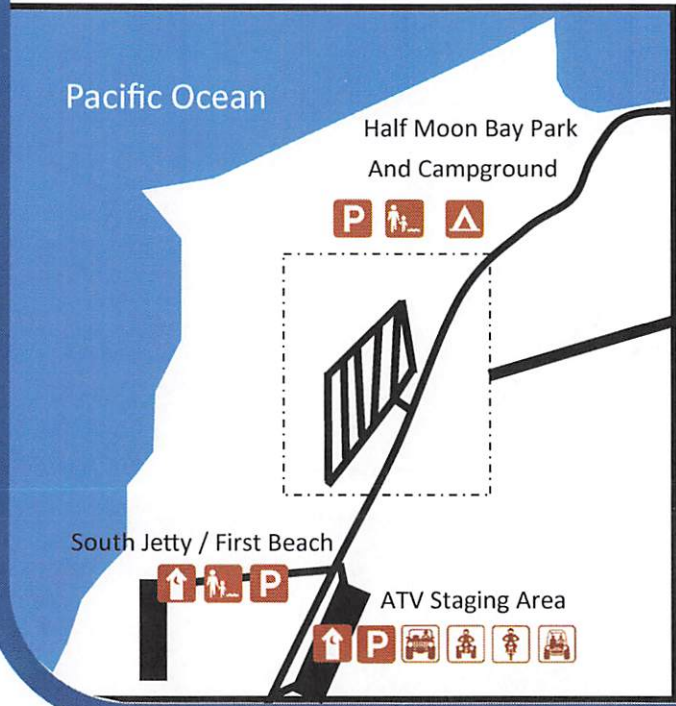

# Half Moon Bay Park & Campground Map

1645 Salmon Harbor Blvd, Winchester Bay, OR 97495

Check In: after 2:30 p.m.    Check Out: by 11:00 a.m.

Park Information: 1-541-957-7001 [www.yourdcparks.com](http://www.yourdcparks.com)

- All Vehicles must be parked on pavement.
- Pet must be physically restrained at all times when not confined in a vehicle or tent. Leashes must be no longer than six feet. All waste must be properly removed.
- Campground quiet hours are between 10 p.m. to 7 a.m.

**LEGEND**

Yurt	Group Camp	Parking	Fee Station	Beach Access

Non Hook Up	Vault	Campground