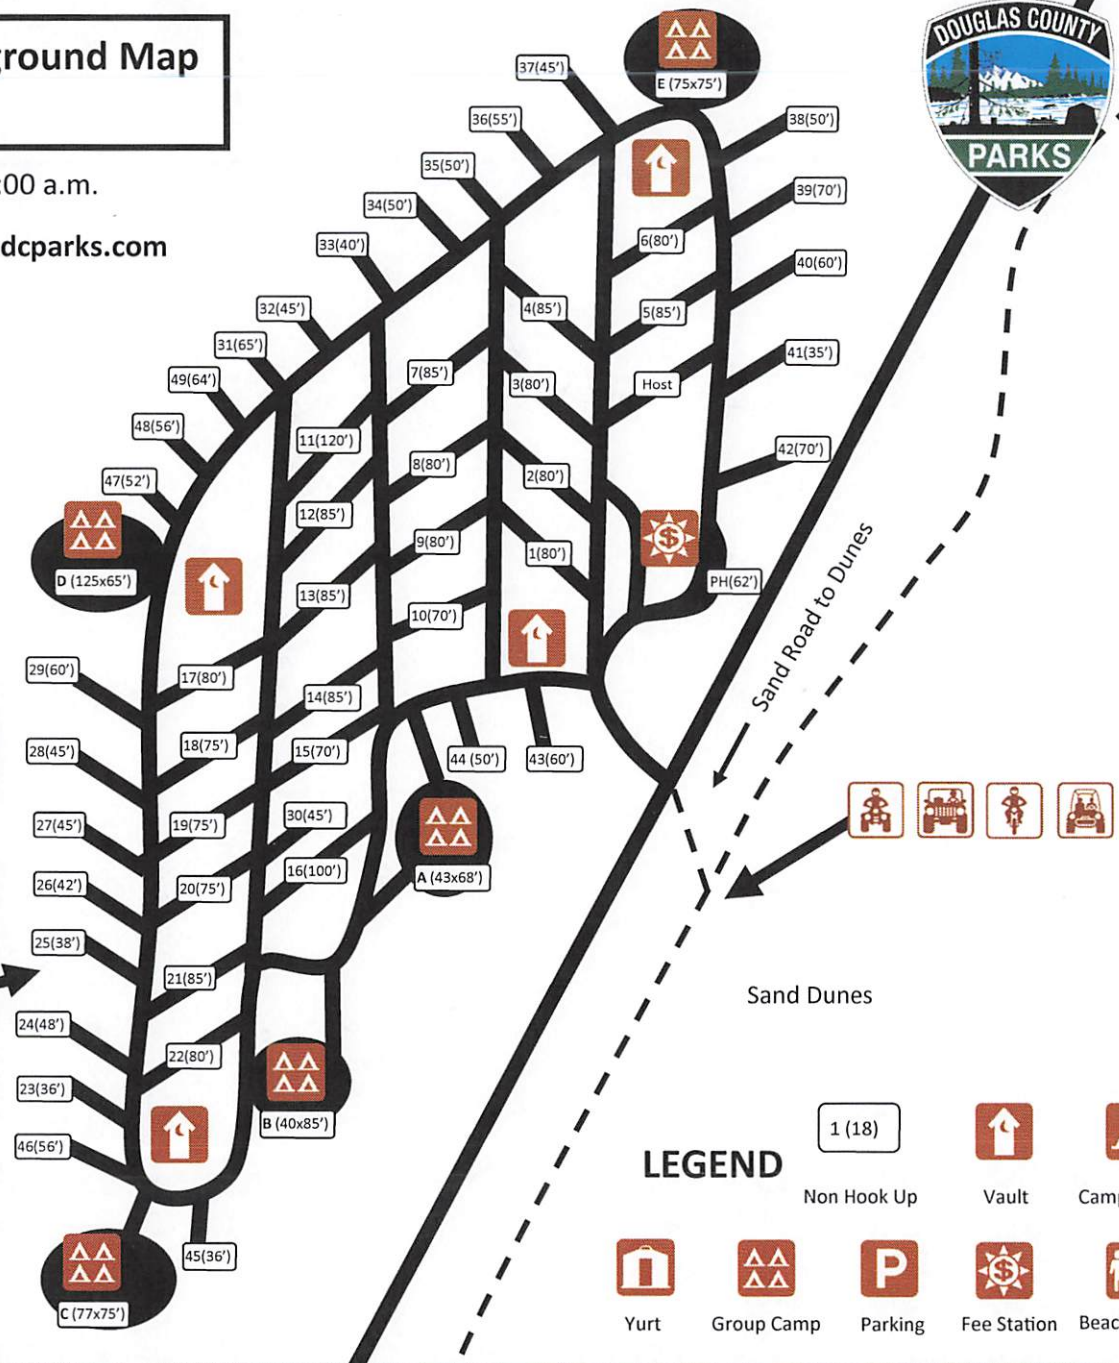

# Half Moon Bay Park & Campground Map

1645 Salmon Harbor Blvd, Winchester Bay, OR 97495

Check In: after 2:30 p.m.    Check Out: by 11:00 a.m.

Park Information: 1-541-957-7001 [www.yourdcparks.com](http://www.yourdcparks.com)

- All Vehicles must be parked on pavement.
- Pet must be physically restrained at all times when not confined in a vehicle or tent. Leashes must be no longer than six feet. All waste must be properly removed.
- Campground quiet hours are between 10 p.m. to 7 a.m.

**LEGEND**

Yurt	Group Camp	Parking	Fee Station	Beach Access

Non Hook Up	Vault	Campground